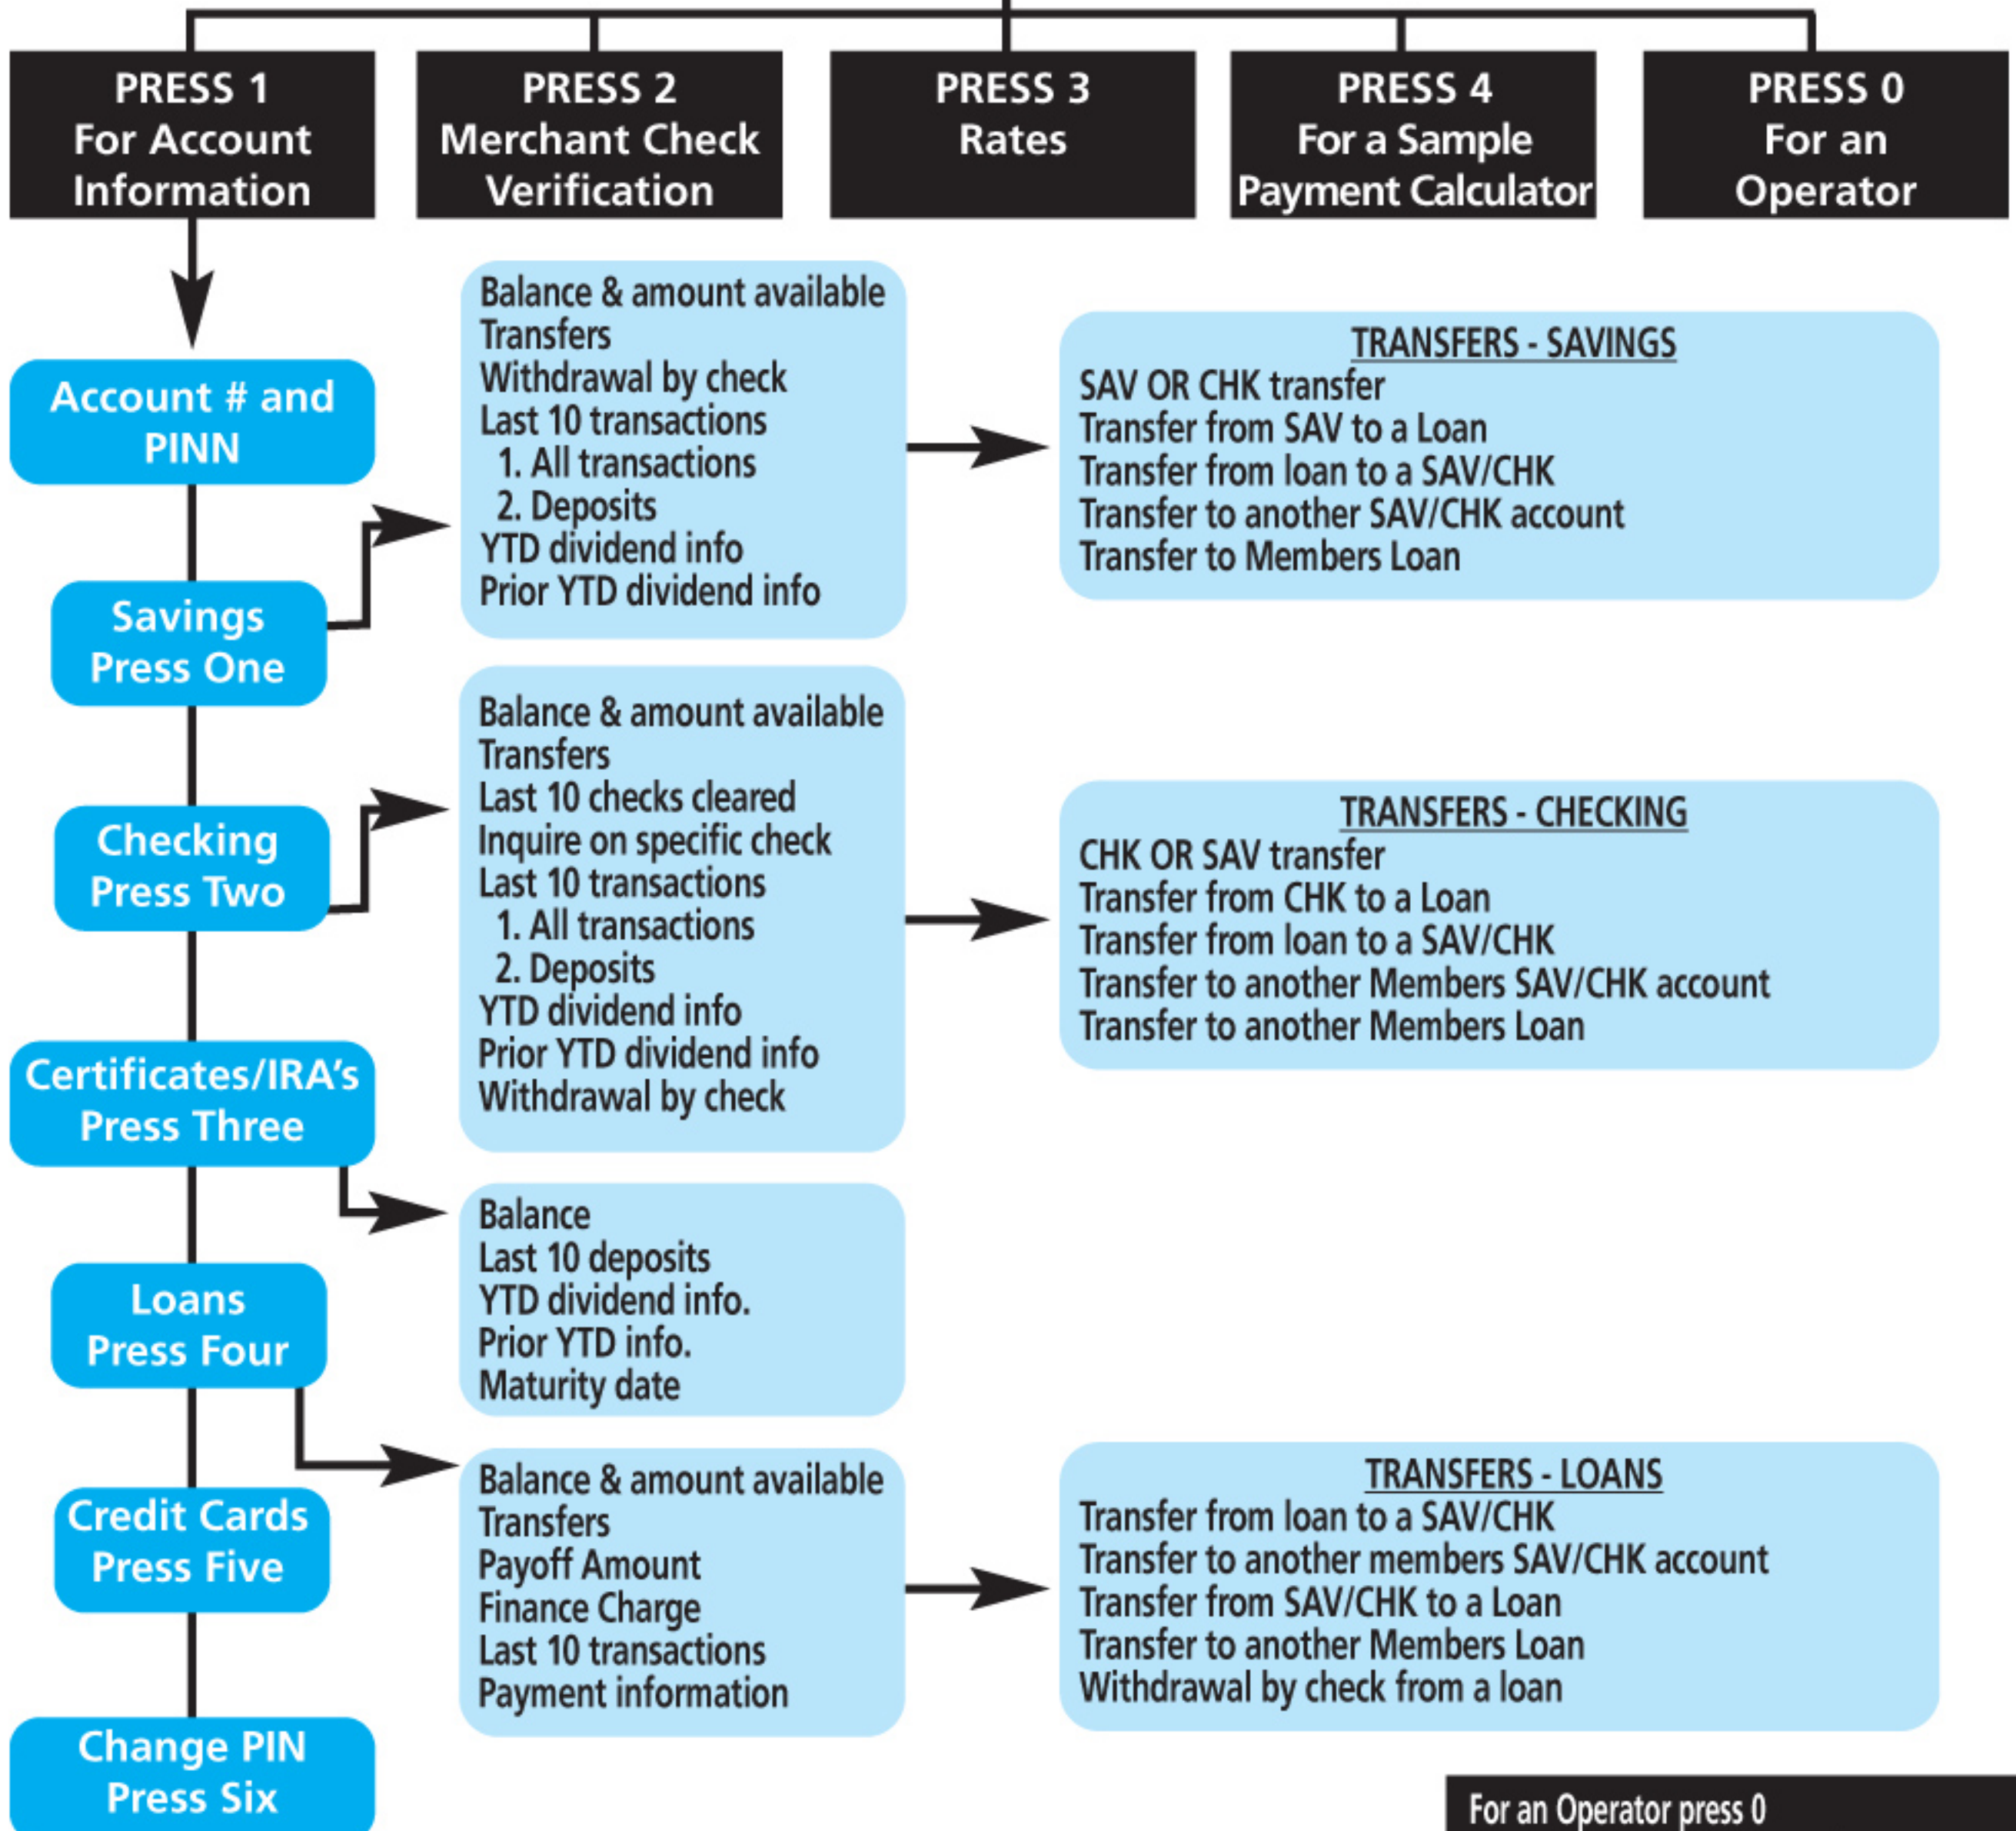

OPENING GREETING

Select Language

PRESS 1 - ENGLISH • PRESS 2 - SPANISH

For an Operator press 0
Press * to return to the previous menu
Press # to end this call